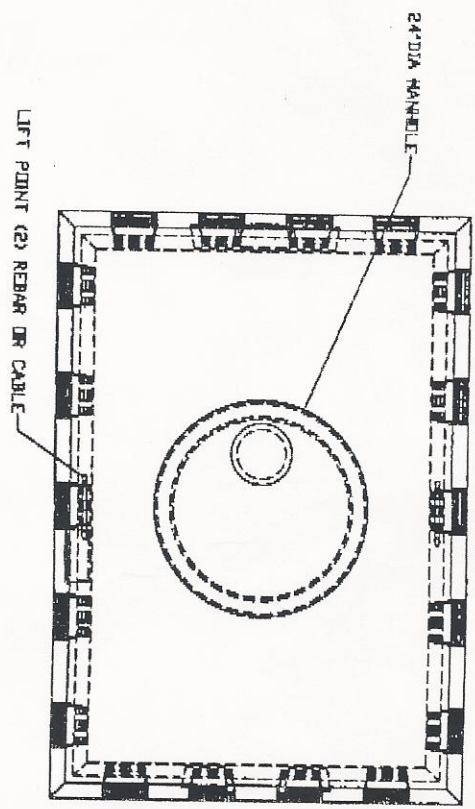

4524 lbs

WELER VAULT CO.		KEELER VAULT CO.	
Model No.	54 Wx77 Lx52 H	Model No.	54 Wx77 Lx52 H
Material	DRYWELL FORM	Material	DRYWELL FORM
Weight	4524 lbs	Weight	4524 lbs
Part No.	CP016001	Part No.	CP016001
Rev.	D	Rev.	D

REV	DESCRIPTION	DATE	BY