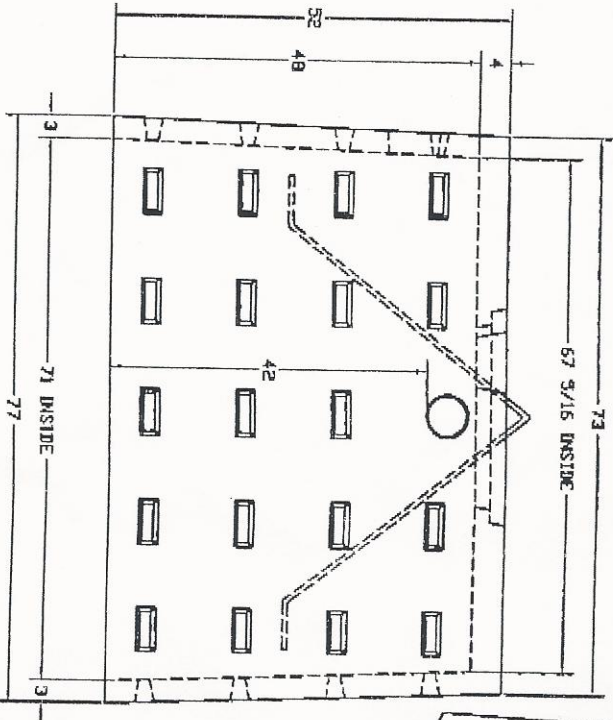

4524 lbs

WELER VAULT CO.		KEELER VAULT CO.	
Model No.	54 Wx77 Lx52 H	Model No.	54 Wx77 Lx52 H
Material	DRYWELL FORM	Material	DRYWELL FORM
Weight	4524 lbs	Weight	4524 lbs
Part No.	CP016001	Part No.	CP016001
Rev.	D	Rev.	D