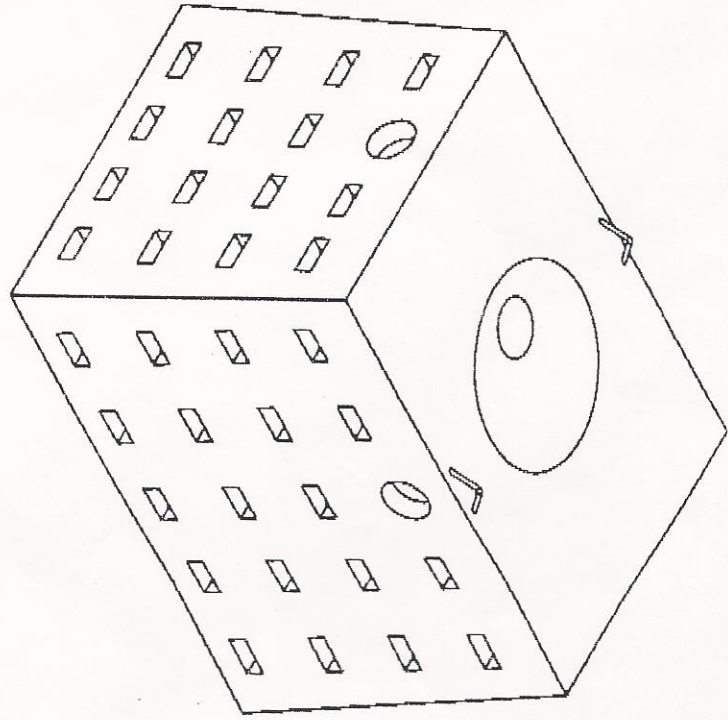

4524 lbs

WELER VAULT CO.		KEELER VAULT CO.	
Model No.	54 Wx77 Lx52 H	Model No.	54 Wx77 Lx52 H
Material	DRYWELL FORM	Material	DRYWELL FORM
Weight	4524 lbs	Weight	4524 lbs
Part No.	CP016001	Part No.	CP016001
Rev.	D	Rev.	D