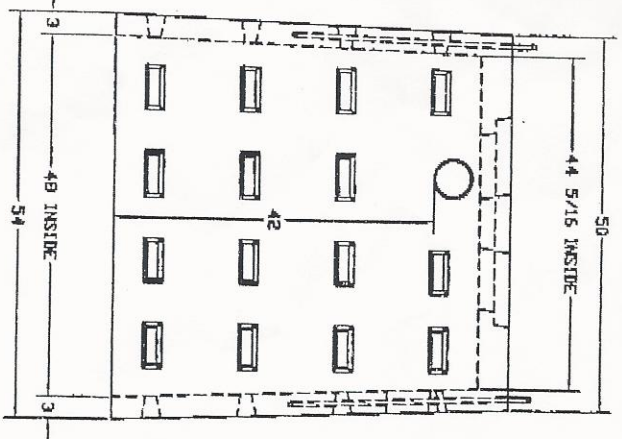

4524 lbs

WELER VAULT CO.		KEELER VAULT CO.	
Model No.	54 Wx77 Lx52 H	Model No.	54 Wx77 Lx52 H
Material	DRYWELL FORM	Material	DRYWELL FORM
Weight	4524 lbs	Weight	4524 lbs
Part No.	CP016001	Part No.	CP016001
Rev.	D	Rev.	D